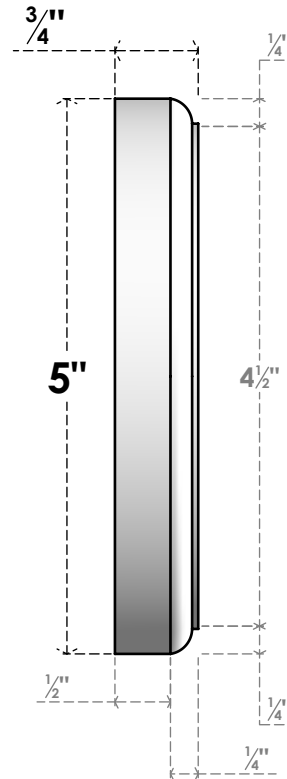

ROSP050X050X075GRY14

5"W X 5"H X 3/4"P STANDARD GRAYSON SPIRAL ROSETTE WITH ROUNDED EDGE, ARCHITECTURAL GRADE PVC

FRONT

SIDE

EKENA MILLWORK
2300 WEST MAIN ST.
CLARKSVILLE, TX 75426
TOLL FREE: 866-607-0453
WWW.EKENAMILLWORK.COM

NOTES

1. INSTALLATION TO BE COMPLETED IN ACCORDANCE WITH MANUFACTURER'S SPECIFICATIONS.
2. DRAWING MAY NOT BE TO SCALE
3. THIS DRAWING IS INTENDED FOR DESIGN AND PLANNING PURPOSES ONLY.
4. ALL INFORMATION CONTAINED HEREIN WAS CURRENT AT THE TIME OF DEVELOPMENT BUT MUST BE REVIEWED AND APPROVED BY THE PRODUCT MANUFACTURER TO BE CONSIDERED ACCURATE.
5. ARCHITECTURAL GRADE PVC PRODUCTS ARE MADE FROM EXPANDED CELLULAR PVC AND COME NATURALLY WHITE BUT MAY BE PAINTED