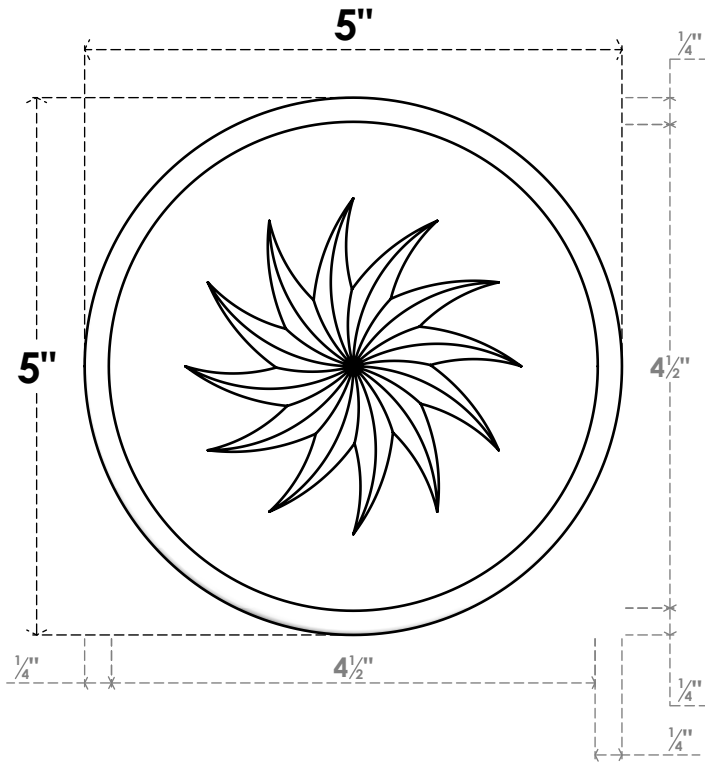

ROSP050X050X075GRY14

5"W X 5"H X 3/4"P STANDARD GRAYSON SPIRAL ROSETTE WITH ROUNDED EDGE, ARCHITECTURAL GRADE PVC

FRONT

SIDE

EKENA MILLWORK
2300 WEST MAIN ST.
CLARKSVILLE, TX 75426
TOLL FREE: 866-607-0453
WWW.EKENAMILLWORK.COM